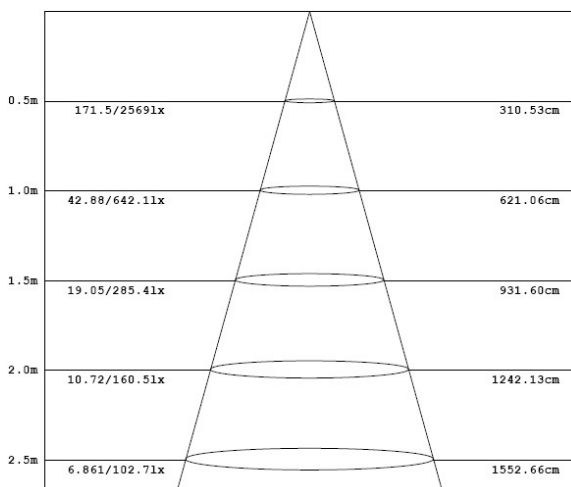

## Optical Performance:

Color	Lumens (lm)	Color Temperature(K)	CRI
Natural White	1498	5000±200K	75
Warm White	1070	2800±200K / 3200±200K	80

### Warm White

Height Lux

Diameter

Height Lux

Diameter