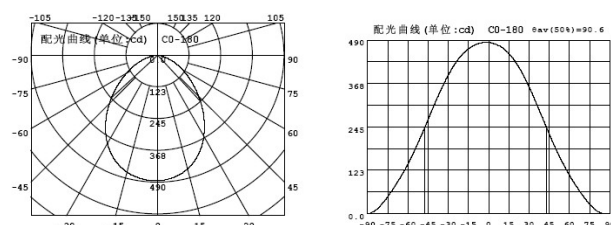

Natural White

Warm White

Height Lux

Diameter

Height Lux

Diameter