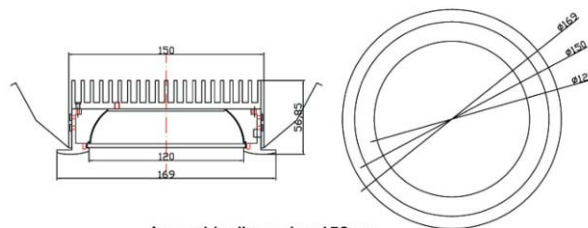

## Specification:

Model number		D1515(NW)	D1515(WW)
LED	Origin	NICHIA 083BT	NICHIA 083BT
	Lumens/Led	90-110	80-100
Power consumption		18 (15×1W)	18 (15×1W)
PFC		0.95	0.95
Bean Angle		90	90
Input voltage		220VAC	220VAC
Working temperature		-5℃~+35℃	-5℃~+35℃
Dimension		A150*56.85 mm	A150*56.85 mm
Net weight		970 g	970 g

Assembly dimension:150mm