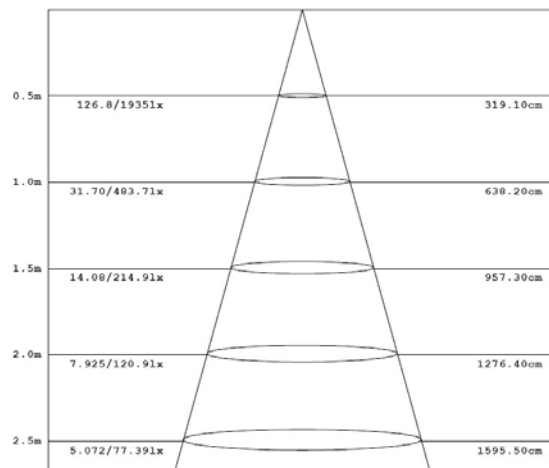

## Optical Performance:

Color	Lumens (lm)	Color Temperature(K)	CRI
Natural White	1498	5000±200K	75
Warm White	1070	2800±200K / 3200±200K	80

### Warm White

Height Lux

Diameter

Height Lux

Diameter