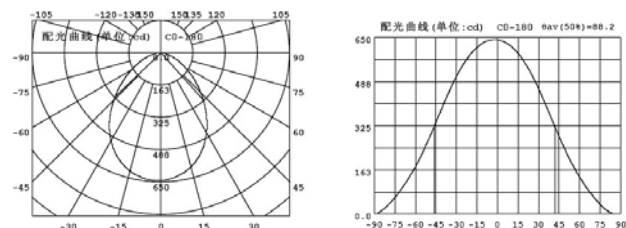

Natural White

Warm White

Height Lux

Diameter

Height Lux

Diameter