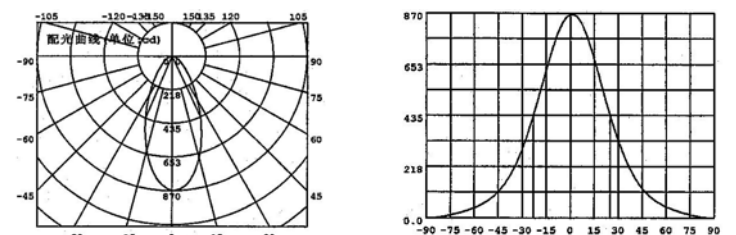

Specification:

Model number		D1515-DIM(WW)	D1515-DIM(NW)
LED	Origin	NICHIA 083BT	NICHIA 083BT
	Lumens/Led	80-100	90-110
Color temperature		2800±200K/3000±200K	5000±200K
Power consumption		18 (15×1W)	18 (15×1W)
PFC		0.95	0.95
Beam Angle		45	45
Input voltage		220VAC	220VAC
Working temperature		-5℃~+35℃	-5℃~+35℃
Dimension		A150*56.85 mm	A150*56.85 mm
Net weight		970 g	970 g

Packaging Information

Packing: PCS / carton		
Box	17.8x17.8x10.2(cm)	1.1 kgs
Carton	57.5×26.5×36(cm)	10.57 kgs

Optical Performance:

Color	Lumens (lm)	Color Temperature(K)	CRI
Natural White	1498	5000	75
Warm White	1070	2800±200K / 3200±200K	80

Natural White

Height Lux Diameter

Warm White

Height Lux Diameter