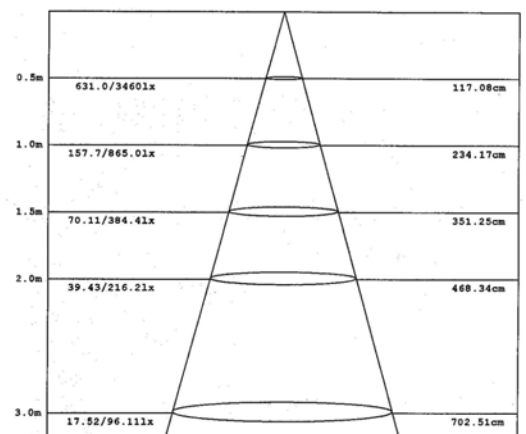

Specification:

Model number		D1515-DIM(WW)	D1515-DIM(NW)
LED	Origin	NICHIA 083BT	NICHIA 083BT
	Lumens/Led	80-100	90-110
Color temperature		2800±200K/3000±200K	5000±200K
Power consumption		18 (15×1W)	18 (15×1W)
PFC		0.95	0.95
Beam Angle		45	45
Input voltage		220VAC	220VAC
Working temperature		-5℃~+35℃	-5℃~+35℃
Dimension		A150*56.85 mm	A150*56.85 mm
Net weight		970 g	970 g

Packaging Information

Packing: PCS / carton		
Box	17.8x17.8x10.2(cm)	1.1 kgs
Carton	57.5×26.5×36(cm)	10.57 kgs

Optical Performance:

Color	Lumens (lm)	Color Temperature(K)	CRI
Natural White	1498	5000	75
Warm White	1070	2800±200K / 3200±200K	80

Natural White

Height Lux Diameter

Warm White

Height Lux Diameter