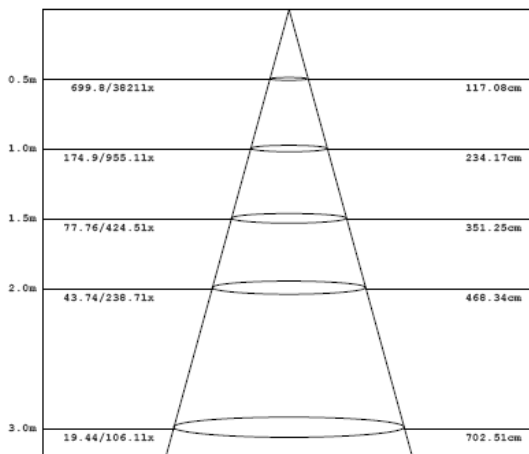

Specification:

Model number		D1515-DIM(WW)	D1515-DIM(NW)
LED	Origin	NICHIA 083BT	NICHIA 083BT
	Lumens/Led	80-100	90-110
Color temperature		2800±200K/3000±200K	5000±200K
Power consumption		18 (15×1W)	18 (15×1W)
PFC		0.95	0.95
Beam Angle		45	45
Input voltage		220VAC	220VAC
Working temperature		-5℃~+35℃	-5℃~+35℃
Dimension		A150*56.85 mm	A150*56.85 mm
Net weight		970 g	970 g

Packaging Information

Packing: PCS / carton		
Box	17.8x17.8x10.2(cm)	1.1 kgs
Carton	57.5×26.5×36(cm)	10.57 kgs

Optical Performance:

Color	Lumens (lm)	Color Temperature(K)	CRI
Natural White	1498	5000	75
Warm White	1070	2800±200K / 3200±200K	80

Natural White

Height Lux Diameter

Warm White

Height Lux Diameter