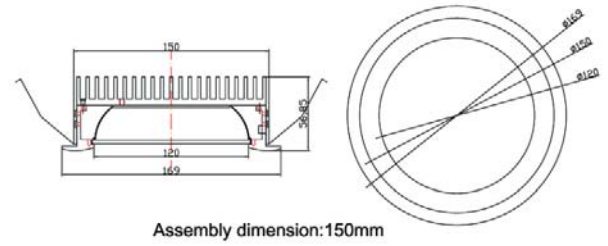

Specification:

Model number		D1515-DIM(WW)	D1515-DIM(NW)
LED	Origin	NICHIA 083BT	NICHIA 083BT
	Lumens/Led	80-100	90-110
Color temperature		2800±200K/3000±200K	5000±200K
Power consumption		18 (15×1W)	18 (15×1W)
PFC		0.95	0.95
Beam Angle		45	45
Input voltage		220VAC	220VAC
Working temperature		-5℃~+35℃	-5℃~+35℃
Dimension		A150*56.85 mm	A150*56.85 mm
Net weight		970 g	970 g

Packaging Information

Packing: PCS / carton		
Box	17.8x17.8x10.2(cm)	1.1 kgs
Carton	57.5×26.5×36(cm)	10.57 kgs

Optical Performance:

Color	Lumens (lm)	Color Temperature(K)	CRI
Natural White	1498	5000	75
Warm White	1070	2800±200K / 3200±200K	80

Natural White

Height Lux Diameter

Warm White

Height Lux Diameter