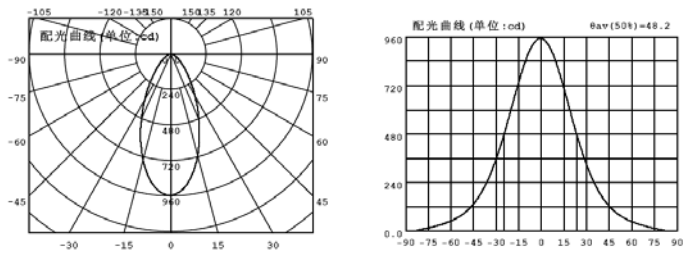

Specification:

Model number		D1515-DIM(WW)	D1515-DIM(NW)
LED	Origin	NICHIA 083BT	NICHIA 083BT
	Lumens/Led	80-100	90-110
Color temperature		2800±200K/3000±200K	5000±200K
Power consumption		18 (15×1W)	18 (15×1W)
PFC		0.95	0.95
Beam Angle		45	45
Input voltage		220VAC	220VAC
Working temperature		-5℃~+35℃	-5℃~+35℃
Dimension		A150*56.85 mm	A150*56.85 mm
Net weight		970 g	970 g

Packaging Information

Packing: PCS / carton		
Box	17.8x17.8x10.2(cm)	1.1 kgs
Carton	57.5×26.5×36(cm)	10.57 kgs

Optical Performance:

Color	Lumens (lm)	Color Temperature(K)	CRI
Natural White	1498	5000	75
Warm White	1070	2800±200K / 3200±200K	80

Natural White

Height Lux Diameter

Warm White

Height Lux Diameter