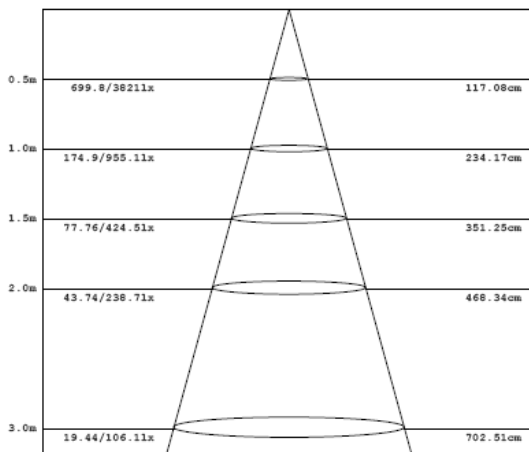

Specification:

| | | | |
|---------------------|------------|---------------------|---------------|
| Model number | | D1515(WW) | D1515(NW) |
| LED | Origin | NICHIA 083BT | NICHIA 083BT |
| | Lumens/Led | 80-100 | 90-110 |
| Color temperature | | 2800±200K/3200±200K | 5000±200K |
| Power consumption | | 18 (15×1W) | 18 (15×1W) |
| PFC | | 0.95 | 0.95 |
| Bean Angle | | 45 | 45 |
| Input voltage | | 85-265VAC | 85-265VAC |
| Working temperature | | -5℃~+35℃ | -5℃~+35℃ |
| Dimension | | A150*56.85 mm | A150*56.85 mm |
| Net weight | | 970 g | 970 g |

Assembly dimension:150mm

Packaging Information

| | | |
|-----------------------|--------------------|-----------|
| Packing: PCS / carton | | |
| Box | 17.8x17.8x10.2(cm) | 1.1 kgs |
| Carton | 57.5x26.5x36(cm) | 10.57 kgs |

Optical Performance:

| Color | Lumens (lm) | Color Temperature(K) | CRI |
|---------------|-------------|-----------------------|-----|
| Natural White | 1498 | 5000 | 75 |
| Warm White | 1070 | 2800±200K / 3200±200K | 80 |

Natural White

Warm White

Height Lux Diameter

Height Lux Diameter