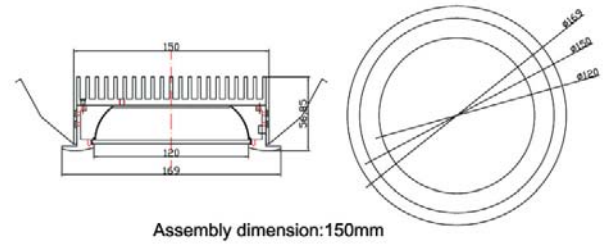

Specification:

| | | | |
|---------------------|------------|---------------------|---------------|
| Model number | | D1515(WW) | D1515(NW) |
| LED | Origin | NICHIA 083BT | NICHIA 083BT |
| | Lumens/Led | 80-100 | 90-110 |
| Color temperature | | 2800±200K/3200±200K | 5000±200K |
| Power consumption | | 18 (15×1W) | 18 (15×1W) |
| PFC | | 0.95 | 0.95 |
| Bean Angle | | 45 | 45 |
| Input voltage | | 85-265VAC | 85-265VAC |
| Working temperature | | -5℃~+35℃ | -5℃~+35℃ |
| Dimension | | A150*56.85 mm | A150*56.85 mm |
| Net weight | | 970 g | 970 g |

Assembly dimension:150mm

Packaging Information

| | | |
|-----------------------|--------------------|-----------|
| Packing: PCS / carton | | |
| Box | 17.8x17.8x10.2(cm) | 1.1 kgs |
| Carton | 57.5x26.5x36(cm) | 10.57 kgs |

Natural White

Warm White

Height Lux Diameter

Height Lux Diameter