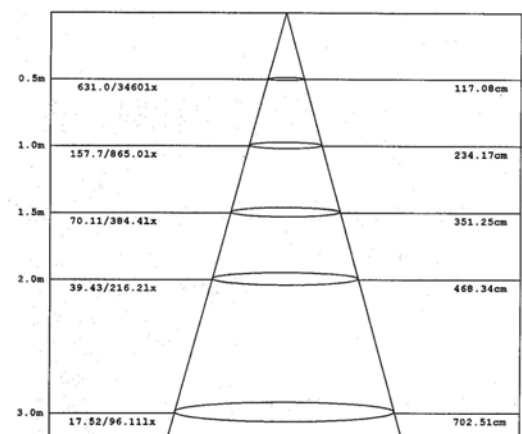

Specification:

| | | | |
|---------------------|------------|---------------------|---------------|
| Model number | | D1515(WW) | D1515(NW) |
| LED | Origin | NICHIA 083BT | NICHIA 083BT |
| | Lumens/Led | 80-100 | 90-110 |
| Color temperature | | 2800±200K/3200±200K | 5000±200K |
| Power consumption | | 18 (15×1W) | 18 (15×1W) |
| PFC | | 0.95 | 0.95 |
| Bean Angle | | 45 | 45 |
| Input voltage | | 85-265VAC | 85-265VAC |
| Working temperature | | -5℃~+35℃ | -5℃~+35℃ |
| Dimension | | A150*56.85 mm | A150*56.85 mm |
| Net weight | | 970 g | 970 g |

Optical Performance:

| Color | Lumens (lm) | Color Temperature(K) | CRI |
|---------------|-------------|-----------------------|-----|
| Natural White | 1498 | 5000 | 75 |
| Warm White | 1070 | 2800±200K / 3200±200K | 80 |

Natural White

Warm White

Height Lux Diameter

Height Lux Diameter