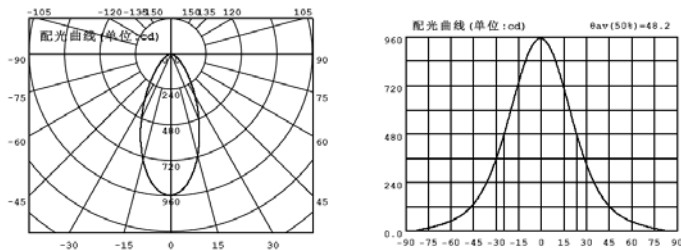

Natural White