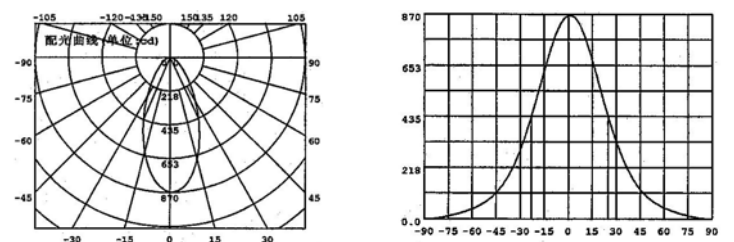

Warm White

Height Lux Diameter