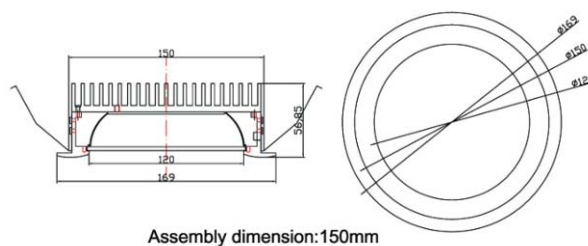

Specification:

Model number		D1515(NW)	D1515(WW)
LED	Origin	NICHIA 083BT	NICHIA 083BT
	Lumens/Led	90-110	80-100
Power consumption		18 (15×1W)	18 (15×1W)
PFC		0.95	0.95
Beam Angle		90	90
Input voltage		85-265VAC	85-265VAC
Working temperature		-5℃~+35℃	-5℃~+35℃
Dimension		A150*56.85 mm	A150*56.85 mm
Net weight		970 g	970 g

Packaging Information

Packing: PCS / carton		
Box	17.8x17.8x10.2(cm)	1.1 kgs
Carton	57.5x26.5x36(cm)	10.57 kgs

Optical Performance:

Color	Lumens (lm)	Color Temperature(K)	CRI
Natural White	1498	5000±200K	75
Warm White	1070	2800±200K / 3200±200K	80