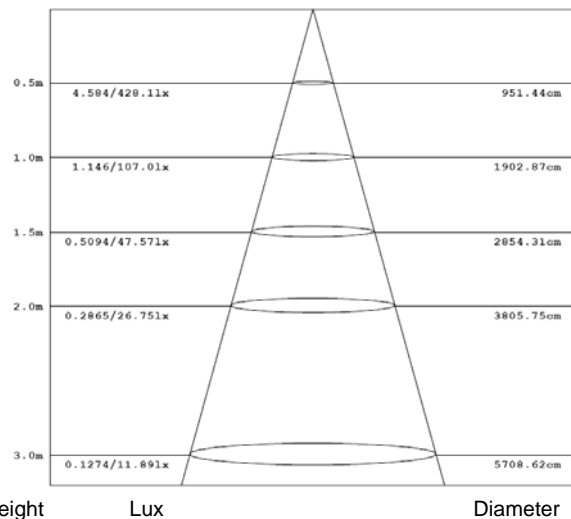

Natural White