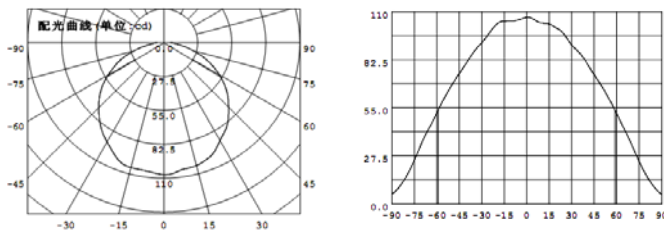

Natural White