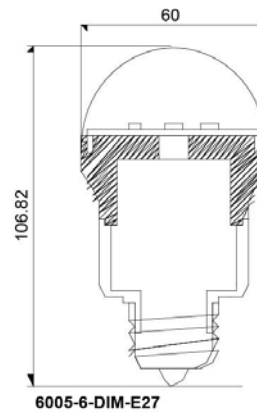

Specification:

Model number		B6005-6-DIM-E27(WW)	B6005-6-DIM-E27(NW)
LED	Origin	NICHIA 183	NICHIA 183
	Lumens/Led	170-185	200-230
	Current	550 mA	550 mA
Color temperature		2800K±200K 3200K±200K	5000K±200K
Power consumption		7.5W(3×2W)	7W(3×2W)
PFC		0.85	0.85
Input voltage		220 VAC	220VAC
Working temperature		-5℃~+35℃	-5℃~+35℃
Base type		E27	E27
Dimension		φ 60x107	φ 60x107
Lifetime(hr)		45000	45000

Packaging Information

Packing: 33 PCS / CTN		
Box	8.5X6.0X10.4(cm)	0.19 kg
Carton	57.5x26.5x36(cm)	7.83 kg

Optical Performance

Color	Luminous Flux (lm)	Color Temperature(K)	CRI
Natural White	357	5000±200K	75
Warm White	300	2800±200K / 3200±200K	80