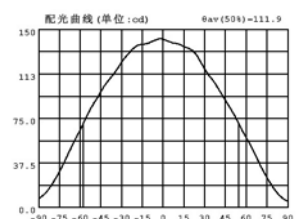

Warm White

Height Lux

Diameter