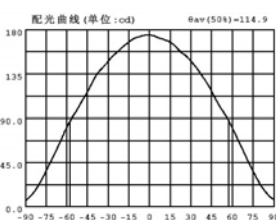

Natural White