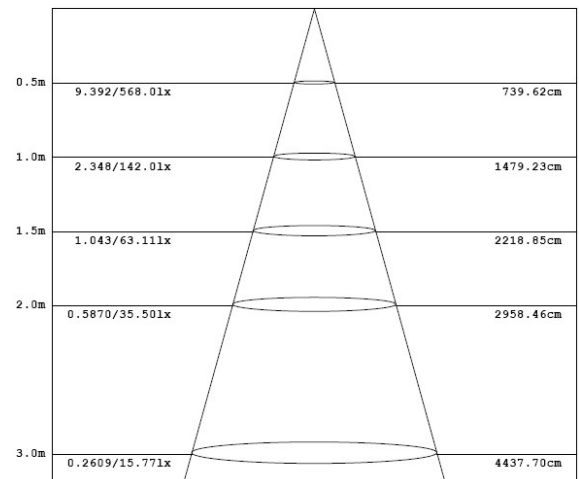

## Specification:

Model number		B6005-8-DIM-E27(WW)	B6005-8-DIM-E27(NW)
LED	Origin	NICHIA 183	NICHIA 183
	Lumens/Led	170-185	200-230
	Current	550 mA	550 mA
Color temperature		2800K±200K 3200K±200K	5000K±200K
Power consumption		9.5W(4x2W)	9.5W(4x2W)
PFC		0.85	0.85
Input voltage		220 VAC	220VAC
Working temperature		-5℃~+35℃	-5℃~+35℃
Base type		E27	E27
Dimension		φ 60x119	φ 60x119
Lifetime(hr)		40000	40000

## Optical Performance

Color	Luminous Flux (lm)	Color Temperature(K)	CRI
Natural White	506	5000	75
Warm White	403	2800 / 3200	80

### Natural White

### Warm White

Height Lux

Diameter

Height Lux

Diameter