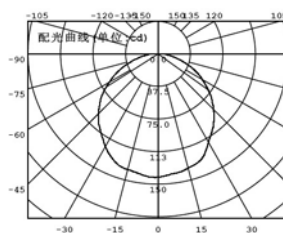

## Specification:

Model number		B6005-8-DIM-E27(WW)	B6005-8-DIM-E27(NW)
LED	Origin	NICHIA 183	NICHIA 183
	Lumens/Led	170-185	200-230
	Current	550 mA	550 mA
Color temperature		2800K±200K 3200K±200K	5000K±200K
Power consumption		9.5W(4x2W)	9.5W(4x2W)
PFC		0.85	0.85
Input voltage		220 VAC	220VAC
Working temperature		-5℃~+35℃	-5℃~+35℃
Base type		E27	E27
Dimension		φ 60x119	φ 60x119
Lifetime(hr)		40000	40000

## Optical Performance

Color	Luminous Flux (lm)	Color Temperature(K)	CRI
Natural White	506	5000	75
Warm White	403	2800 / 3200	80

### Warm White

Height Lux

Diameter

Height Lux

Diameter