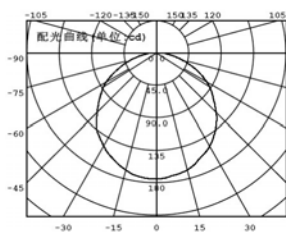

## Specification:

Model number		B6005-8-DIM-E27(WW)	B6005-8-DIM-E27(NW)
LED	Origin	NICHIA 183	NICHIA 183
	Lumens/Led	170-185	200-230
	Current	550 mA	550 mA
Color temperature		2800K±200K 3200K±200K	5000K±200K
Power consumption		9.5W(4x2W)	9.5W(4x2W)
PFC		0.85	0.85
Input voltage		220 VAC	220VAC
Working temperature		-5℃~+35℃	-5℃~+35℃
Base type		E27	E27
Dimension		φ 60x119	φ 60x119
Lifetime(hr)		40000	40000

## Optical Performance

Color	Luminous Flux (lm)	Color Temperature(K)	CRI
Natural White	506	5000	75
Warm White	403	2800 / 3200	80

### Warm White

Height Lux

Diameter

Height Lux

Diameter