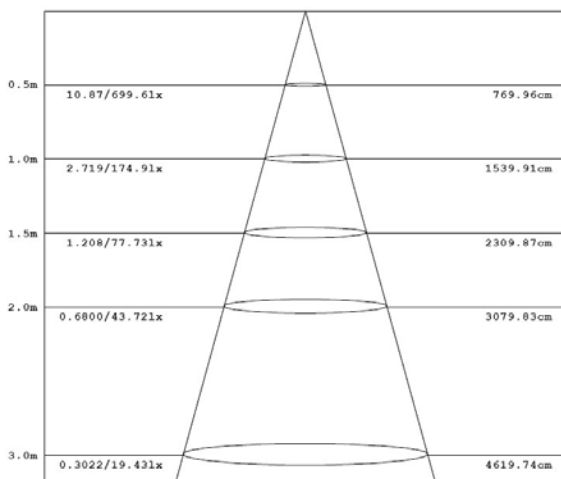

## Specification:

Model number		B6005-8-DIM-E27(WW)	B6005-8-DIM-E27(NW)
LED	Origin	NICHIA 183	NICHIA 183
	Lumens/Led	170-185	200-230
	Current	550 mA	550 mA
Color temperature		2800K±200K 3200K±200K	5000K±200K
Power consumption		9.5W(4x2W)	9.5W(4x2W)
PFC		0.85	0.85
Input voltage		220 VAC	220VAC
Working temperature		-5℃~+35℃	-5℃~+35℃
Base type		E27	E27
Dimension		φ 60x119	φ 60x119
Lifetime(hr)		40000	40000

## Optical Performance

Color	Luminous Flux (lm)	Color Temperature(K)	CRI
Natural White	506	5000	75
Warm White	403	2800 / 3200	80

### Warm White

Height Lux

Diameter

Height Lux

Diameter