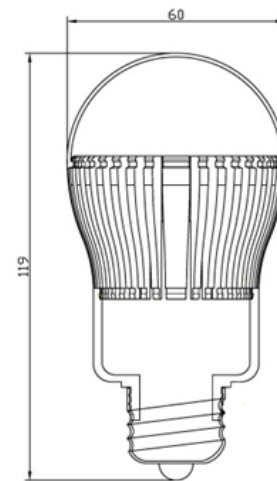

Optical Performance

Color	Luminous Flux (lm)	Color Temperature(K)	CRI
Natural White	506	5000	75
Warm White	403	2800 / 3200	80