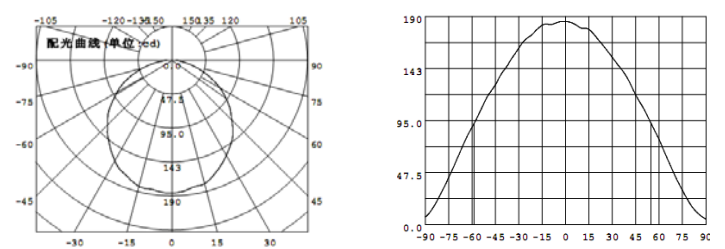

Specification:

Model number		B6010-DIM-E27(WW)	B6010-DIM-E27(NW)
LED	Origin	NICHIA 183	NICHIA 183
	Lumens/Led	170-185	200-230
	Current	550 mA	550 mA
Color temperature		2800K±200K 3200K±200K	5000K±200K
Power consumption		12W(6×2W)	9.5W(6×2W)
PFC		0.85	0.85
Input voltage		220 VAC	220VAC
Working temperature		-5℃~+35℃	-5℃~+35℃
Base type		E27	E27
Dimension		φ 60x110	φ 60x110
Lifetime(hr)		45000	45000

Packaging Information

Packing: 33PCS / CTN		
Box	8.5X6.0X10.4(cm)	0.19 kg
Carton	57.5×26.5×36(cm)	7.8 kg

Optical Performance:

Color	Lumens (lm)	Color Temperature(K)	CRI
Natural White	638	5000K±200K	75
Warm White	584	2800K±200K / 3200K±200K	80

Natural White

Height Lux

Diameter

Warm White

Height Lux

Diameter