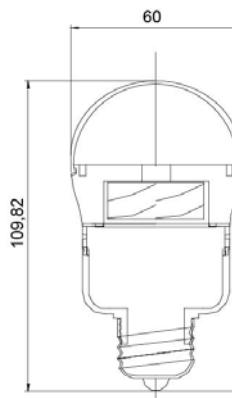

Specification:

Model number		B6010-DIM-E27(WW)	B6010-DIM-E27(NW)
LED	Origin	NICHIA 183	NICHIA 183
	Lumens/Led	170-185	200-230
	Current	550 mA	550 mA
Color temperature		2800K±200K 3200K±200K	5000K±200K
Power consumption		12W(6×2W)	9.5W(6×2W)
PFC		0.85	0.85
Input voltage		220 VAC	220VAC
Working temperature		-5℃~+35℃	-5℃~+35℃
Base type		E27	E27
Dimension		φ 60x110	φ 60x110
Lifetime(hr)		45000	45000

Packaging Information

Packing: 33PCS / CTN		
Box	8.5X6.0X10.4(cm)	0.19 kg
Carton	57.5×26.5×36(cm)	7.8 kg

Optical Performance:

Color	Lumens (lm)	Color Temperature(K)	CRI
Natural White	638	5000K±200K	75
Warm White	584	2800K±200K / 3200K±200K	80

Natural White

Height Lux

Diameter

Warm White

Height Lux

Diameter