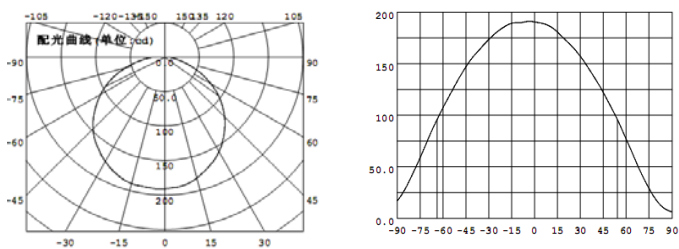

Specification:

Model number		B6010-DIM-E27(WW)	B6010-DIM-E27(NW)
LED	Origin	NICHIA 183	NICHIA 183
	Lumens/Led	170-185	200-230
	Current	550 mA	550 mA
Color temperature		2800K±200K 3200K±200K	5000K±200K
Power consumption		12W(6×2W)	9.5W(6×2W)
PFC		0.85	0.85
Input voltage		220 VAC	220VAC
Working temperature		-5℃~+35℃	-5℃~+35℃
Base type		E27	E27
Dimension		φ 60x110	φ 60x110
Lifetime(hr)		45000	45000

Packaging Information

Packing: 33PCS / CTN		
Box	8.5X6.0X10.4(cm)	0.19 kg
Carton	57.5×26.5×36(cm)	7.8 kg

Optical Performance:

Color	Lumens (lm)	Color Temperature(K)	CRI
Natural White	638	5000K±200K	75
Warm White	584	2800K±200K / 3200K±200K	80

Natural White

Height Lux

Diameter

Warm White

Height Lux

Diameter