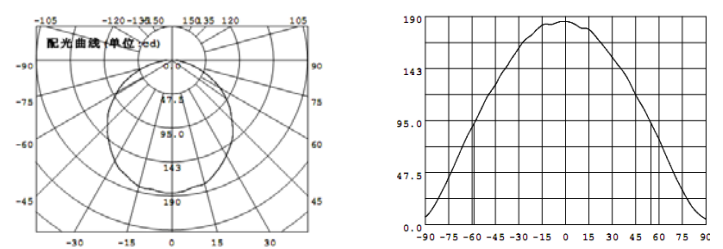

Specification:

Model number		B6010-DIM-E27(WW)	B6010-DIM-E27(NW)
LED	Origin	NICHIA 183	NICHIA 183
	Lumens/Led	170-185	200-230
	Current	550 mA	550 mA
Color temperature		2800K±200K 3200K±200K	5000K±200K
Power consumption		12W(6×2W)	9.5W(6×2W)
PFC		0.85	0.85
Input voltage		220 VAC	220VAC
Working temperature		-5℃~+35℃	-5℃~+35℃
Base type		E27	E27
Dimension		φ 60x110	φ 60x110
Lifetime(hr)		45000	45000

Packaging Information

Packing: 33PCS / CTN		
Box	8.5X6.0X10.4(cm)	0.19 kg
Carton	57.5×26.5×36(cm)	7.8 kg

Optical Performance:

Color	Lumens (lm)	Color Temperature(K)	CRI
Natural White	638	5000K±200K	75
Warm White	584	2800K±200K / 3200K±200K	80

Natural White

Height Lux

Diameter

Warm White

Height Lux

Diameter