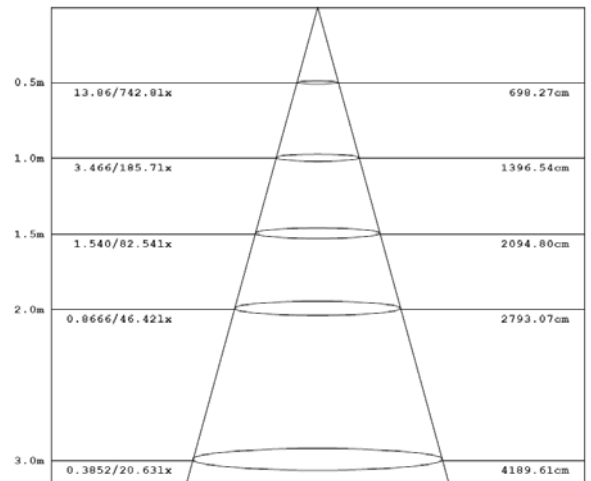

Specification:

Model number		B6010-DIM-E27(WW)	B6010-DIM-E27(NW)
LED	Origin	NICHIA 183	NICHIA 183
	Lumens/Led	170-185	200-230
	Current	550 mA	550 mA
Color temperature		2800K±200K 3200K±200K	5000K±200K
Power consumption		12W(6×2W)	9.5W(6×2W)
PFC		0.85	0.85
Input voltage		220 VAC	220VAC
Working temperature		-5℃~+35℃	-5℃~+35℃
Base type		E27	E27
Dimension		φ 60x110	φ 60x110
Lifetime(hr)		45000	45000

Packaging Information

Packing: 33PCS / CTN		
Box	8.5X6.0X10.4(cm)	0.19 kg
Carton	57.5×26.5×36(cm)	7.8 kg

Optical Performance:

Color	Lumens (lm)	Color Temperature(K)	CRI
Natural White	638	5000K±200K	75
Warm White	584	2800K±200K / 3200K±200K	80

Natural White

Height Lux

Diameter

Warm White

Height Lux

Diameter