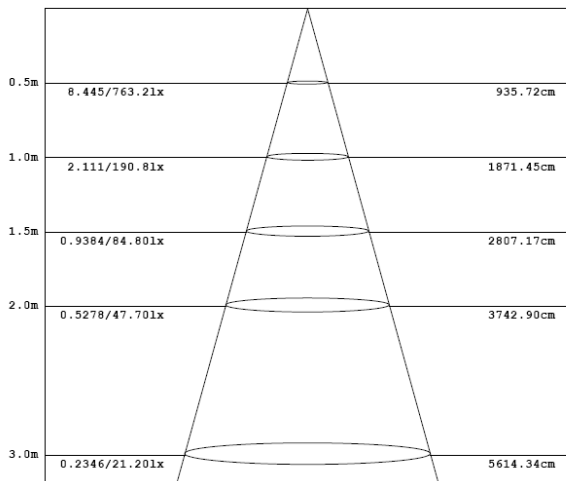

Specification:

Model number		B6010-DIM-E27(WW)	B6010-DIM-E27(NW)
LED	Origin	NICHIA 183	NICHIA 183
	Lumens/Led	170-185	200-230
	Current	550 mA	550 mA
Color temperature		2800K±200K 3200K±200K	5000K±200K
Power consumption		12W(6×2W)	9.5W(6×2W)
PFC		0.85	0.85
Input voltage		220 VAC	220VAC
Working temperature		-5℃~+35℃	-5℃~+35℃
Base type		E27	E27
Dimension		φ 60x110	φ 60x110
Lifetime(hr)		45000	45000

Packaging Information

Packing: 33PCS / CTN		
Box	8.5X6.0X10.4(cm)	0.19 kg
Carton	57.5×26.5×36(cm)	7.8 kg

Optical Performance:

Color	Lumens (lm)	Color Temperature(K)	CRI
Natural White	638	5000K±200K	75
Warm White	584	2800K±200K / 3200K±200K	80

Natural White

Height Lux

Diameter

Warm White

Height Lux

Diameter