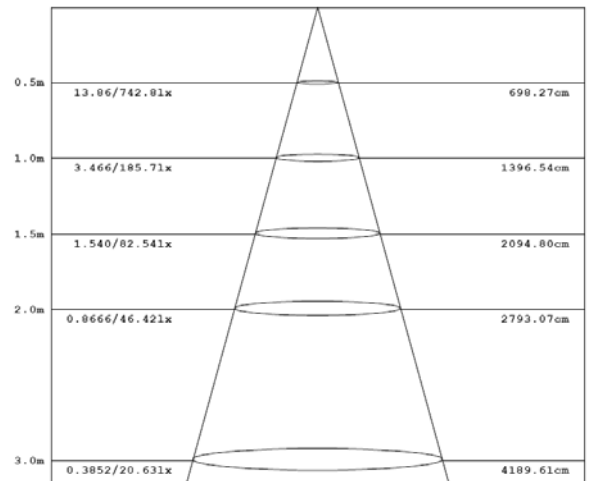

Specification:

Model number		B6010-DIM-E27(WW)	B6010-DIM-E27(NW)
LED	Origin	NICHIA 183	NICHIA 183
	Lumens/Led	170-185	200-230
	Current	550 mA	550 mA
Color temperature		2800K±200K 3200K±200K	5000K±200K
Power consumption		12W(6×2W)	9.5W(6×2W)
PFC		0.85	0.85
Input voltage		220 VAC	220VAC
Working temperature		-5℃~+35℃	-5℃~+35℃
Base type		E27	E27
Dimension		φ 60x110	φ 60x110
Lifetime(hr)		45000	45000

Packaging Information

Packing: 33PCS / CTN		
Box	8.5X6.0X10.4(cm)	0.19 kg
Carton	57.5×26.5×36(cm)	7.8 kg

Optical Performance:

Color	Lumens (lm)	Color Temperature(K)	CRI
Natural White	638	5000K±200K	75
Warm White	584	2800K±200K / 3200K±200K	80

Natural White

Height Lux

Diameter

Warm White

Height Lux

Diameter