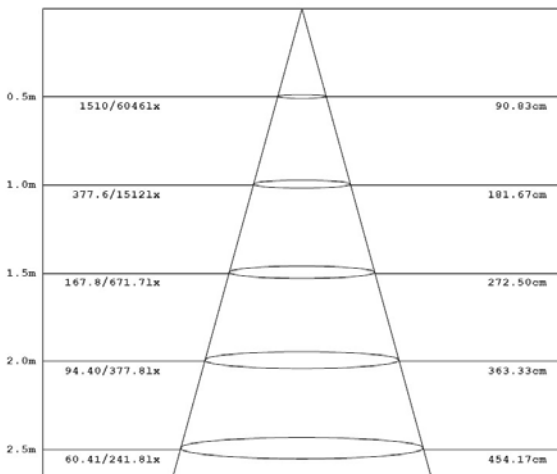

Specification:

Model number		P3013-E27(WW)	P3013-E27(NW)
LED	Origin	NICHIA 183	NICHIA 183
	Lumens/Led	170-185	215-230
	Current	700mA	700mA
Color temperature		3200±200K	5000±200K
Power consumption		17.5 (6×2.2W)	17.5 (6×2.2W)
PFC		0.958	0.958
Beam Angle		45	45
Input voltage		220-240VAC	220-240AC
Working temperature		-5℃~+35℃	-5℃~+35℃
Base type		E27/E26	E27/E26
Dimension		A95*109 mm	A95*109 mm
Net weight		280 g	280 g
Lifetime(hr)		45000	45000

Packaging Information

Packing: 24PCS / carton		
Box	98×98×120(mm)	320 g
Carton	57.5×26.5×36(cm)	8.50kgs

Optical Performance:

Color	Lumens (lm)	Color Temperature(K)	CRI
Natural White	950	5000	75
Warm White	800	3200±200K	80

Natural White

Warm White

Height Lux Diameter

Height Lux Diameter