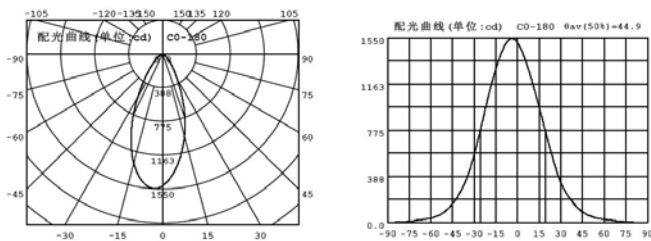

Specification:

Model number		P3013-E27(WW)	P3013-E27(NW)
LED	Origin	NICHIA 183	NICHIA 183
	Lumens/Led	170-185	215-230
	Current	700mA	700mA
Color temperature		3200±200K	5000±200K
Power consumption		17.5 (6×2.2W)	17.5 (6×2.2W)
PFC		0.958	0.958
Beam Angle		45	45
Input voltage		220-240VAC	220-240AC
Working temperature		-5℃~+35℃	-5℃~+35℃
Base type		E27/E26	E27/E26
Dimension		A95*109 mm	A95*109 mm
Net weight		280 g	280 g
Lifetime(hr)		45000	45000

Packaging Information

Packing: 24PCS / carton		
Box	98×98×120(mm)	320 g
Carton	57.5×26.5×36(cm)	8.50kgs

Optical Performance:

Color	Lumens (lm)	Color Temperature(K)	CRI
Natural White	950	5000	75
Warm White	800	3200±200K	80

Natural White

Warm White

Height Lux Diameter

Height Lux Diameter