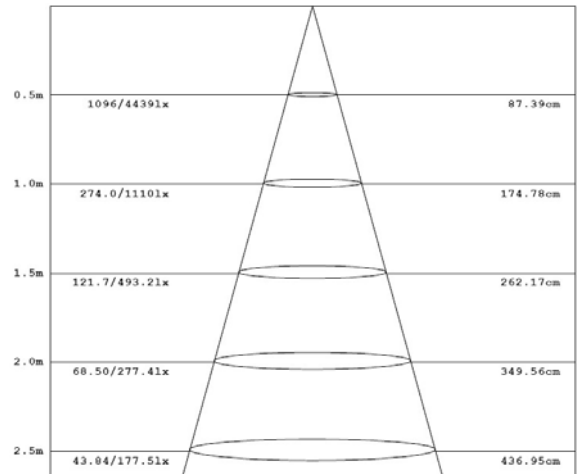

Specification:

Model number		P3013-E27(WW)	P3013-E27(NW)
LED	Origin	NICHIA 183	NICHIA 183
	Lumens/Led	170-185	215-230
	Current	700mA	700mA
Color temperature		3200±200K	5000±200K
Power consumption		17.5 (6×2.2W)	17.5 (6×2.2W)
PFC		0.958	0.958
Beam Angle		45	45
Input voltage		220-240VAC	220-240AC
Working temperature		-5℃~+35℃	-5℃~+35℃
Base type		E27/E26	E27/E26
Dimension		A95*109 mm	A95*109 mm
Net weight		280 g	280 g
Lifetime(hr)		45000	45000

Packaging Information

Packing: 24PCS / carton		
Box	98×98×120(mm)	320 g
Carton	57.5×26.5×36(cm)	8.50kgs

Optical Performance:

Color	Lumens (lm)	Color Temperature(K)	CRI
Natural White	950	5000	75
Warm White	800	3200±200K	80

Natural White

Warm White

Height Lux Diameter

Height Lux Diameter