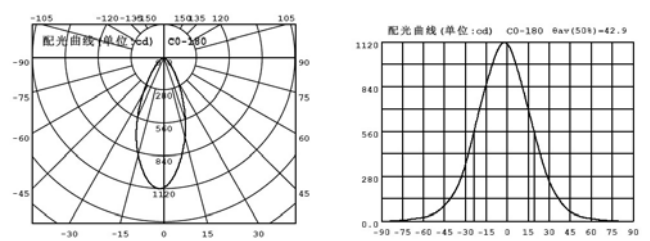

Specification:

Model number		P3013-E27(WW)	P3013-E27(NW)
LED	Origin	NICHIA 183	NICHIA 183
	Lumens/Led	170-185	215-230
	Current	700mA	700mA
Color temperature		3200±200K	5000±200K
Power consumption		17.5 (6×2.2W)	17.5 (6×2.2W)
PFC		0.958	0.958
Beam Angle		45	45
Input voltage		220-240VAC	220-240AC
Working temperature		-5℃~+35℃	-5℃~+35℃
Base type		E27/E26	E27/E26
Dimension		A95*109 mm	A95*109 mm
Net weight		280 g	280 g
Lifetime(hr)		45000	45000

Packaging Information

Packing: 24PCS / carton		
Box	98×98×120(mm)	320 g
Carton	57.5×26.5×36(cm)	8.50kgs

Optical Performance:

Color	Lumens (lm)	Color Temperature(K)	CRI
Natural White	950	5000	75
Warm White	800	3200±200K	80

Natural White

Warm White

Height Lux Diameter

Height Lux Diameter