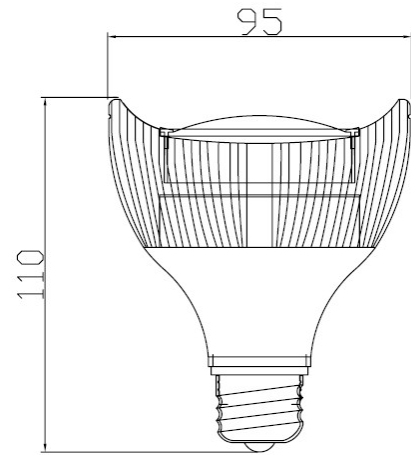

Specification:

Model number		P3013-E27(WW)	P3013-E27(NW)
LED	Origin	NICHIA 183	NICHIA 183
	Lumens/Led	170-185	215-230
	Current	700mA	700mA
Color temperature		3200±200K	5000±200K
Power consumption		17.5 (6×2.2W)	17.5 (6×2.2W)
PFC		0.958	0.958
Beam Angle		45	45
Input voltage		220-240VAC	220-240AC
Working temperature		-5℃~+35℃	-5℃~+35℃
Base type		E27/E26	E27/E26
Dimension		A95*109 mm	A95*109 mm
Net weight		280 g	280 g
Lifetime(hr)		45000	45000

Packaging Information

Packing: 24PCS / carton		
Box	98×98×120(mm)	320 g
Carton	57.5×26.5×36(cm)	8.50kgs

Optical Performance:

Color	Lumens (lm)	Color Temperature(K)	CRI
Natural White	950	5000	75
Warm White	800	3200±200K	80

Natural White

Warm White

Height Lux Diameter

Height Lux Diameter