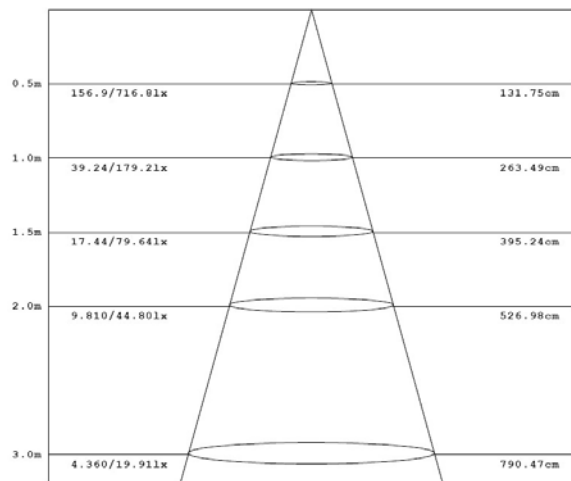

Specification:

| Model number | | D7505-DIM(WW) | D7505-DIM(NW) |
|---------------------|------------|---------------------|----------------|
| LED | Origin | NICHIA 183BT | NICHIA 183BT |
| | Lumens/Led | 80-100 | 90-110 |
| | Current | 300mA | 300mA |
| Color temperature | | 2800±200K/3200±200K | 5000±200K |
| Power consumption | | 6W(6×1W) | 6W(6×1W) |
| PFC(GU10) | | 0.85 | 0.85 |
| Beam Angle | | 60°/90° | 60°/90° |
| Input voltage | | 220VAC | 220VAC |
| Working temperature | | -5℃~+35℃ | -5℃~+35℃ |
| Dimension | | φ 97×89 (L) mm | φ 97×89 (L) mm |
| Net weight | | 437g | 437g |
| Lifetime(hr) | | 45000 | 45000 |

Packaging information:

| | | |
|----------------------------|------------------|---------|
| Packing: 24 boxes / carton | | |
| Box | 106×106×106(mm) | 487g |
| Carton | 57.5×26.5×36(cm) | 11.88kg |

Optical Performance:

| Model number | Beam Angle | Lumens | CRI |
|--------------|------------|--------|-----|
| D7505(WW) | 60 degree | 276 | 80 |
| D7505(NW) | 60 degree | 338 | 75 |

D7505(WW)

Height Lux Diameter

D7505(NW)