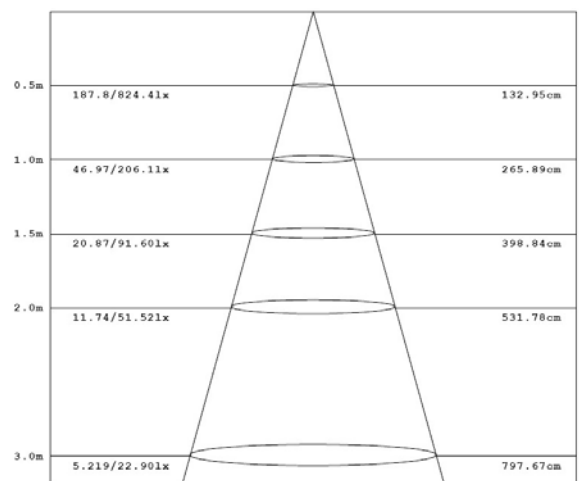

Specification:

| Model number | | D7505-DIM(WW) | D7505-DIM(NW) |
|---------------------|------------|---------------------|----------------|
| LED | Origin | NICHIA 183BT | NICHIA 183BT |
| | Lumens/Led | 80-100 | 90-110 |
| | Current | 300mA | 300mA |
| Color temperature | | 2800±200K/3200±200K | 5000±200K |
| Power consumption | | 6W(6×1W) | 6W(6×1W) |
| PFC(GU10) | | 0.85 | 0.85 |
| Beam Angle | | 60°/90° | 60°/90° |
| Input voltage | | 220VAC | 220VAC |
| Working temperature | | -5℃~+35℃ | -5℃~+35℃ |
| Dimension | | φ 97×89 (L) mm | φ 97×89 (L) mm |
| Net weight | | 437g | 437g |
| Lifetime(hr) | | 45000 | 45000 |

Packaging information:

| | | |
|----------------------------|------------------|---------|
| Packing: 24 boxes / carton | | |
| Box | 106×106×106(mm) | 487g |
| Carton | 57.5×26.5×36(cm) | 11.88kg |

Optical Performance:

| Model number | Beam Angle | Lumens | CRI |
|--------------|------------|--------|-----|
| D7505(WW) | 60 degree | 276 | 80 |
| D7505(NW) | 60 degree | 338 | 75 |

D7505(WW)

Height Lux Diameter

D7505(NW)