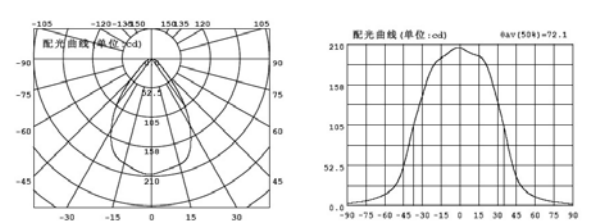

Specification:

| Model number | | D7505-DIM(WW) | D7505-DIM(NW) |
|---------------------|------------|---------------------|----------------|
| LED | Origin | NICHIA 183BT | NICHIA 183BT |
| | Lumens/Led | 80-100 | 90-110 |
| | Current | 300mA | 300mA |
| Color temperature | | 2800±200K/3200±200K | 5000±200K |
| Power consumption | | 6W(6×1W) | 6W(6×1W) |
| PFC(GU10) | | 0.85 | 0.85 |
| Beam Angle | | 60°/90° | 60°/90° |
| Input voltage | | 220VAC | 220VAC |
| Working temperature | | -5℃~+35℃ | -5℃~+35℃ |
| Dimension | | φ 97×89 (L) mm | φ 97×89 (L) mm |
| Net weight | | 437g | 437g |
| Lifetime(hr) | | 45000 | 45000 |

Packaging information:

| | | |
|----------------------------|------------------|---------|
| Packing: 24 boxes / carton | | |
| Box | 106×106×106(mm) | 487g |
| Carton | 57.5×26.5×36(cm) | 11.88kg |

Optical Performance:

| Model number | Beam Angle | Lumens | CRI |
|--------------|------------|--------|-----|
| D7505(WW) | 60 degree | 276 | 80 |
| D7505(NW) | 60 degree | 338 | 75 |

D7505(WW)

Height Lux Diameter

D7505(NW)