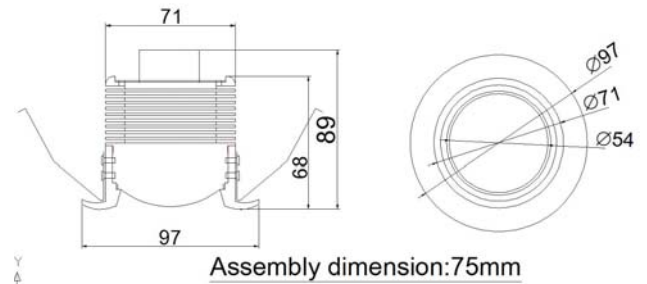

Specification:

| Model number | | D7505-DIM(WW) | D7505-DIM(NW) |
|---------------------|------------|---------------------|----------------|
| LED | Origin | NICHIA 183BT | NICHIA 183BT |
| | Lumens/Led | 80-100 | 90-110 |
| | Current | 300mA | 300mA |
| Color temperature | | 2800±200K/3200±200K | 5000±200K |
| Power consumption | | 6W(6×1W) | 6W(6×1W) |
| PFC(GU10) | | 0.85 | 0.85 |
| Beam Angle | | 60°/90° | 60°/90° |
| Input voltage | | 220VAC | 220VAC |
| Working temperature | | -5℃~+35℃ | -5℃~+35℃ |
| Dimension | | φ 97×89 (L) mm | φ 97×89 (L) mm |
| Net weight | | 437g | 437g |
| Lifetime(hr) | | 45000 | 45000 |

Packaging information:

| | | |
|----------------------------|------------------|---------|
| Packing: 24 boxes / carton | | |
| Box | 106×106×106(mm) | 487g |
| Carton | 57.5×26.5×36(cm) | 11.88kg |

Optical Performance:

| Model number | Beam Angle | Lumens | CRI |
|--------------|------------|--------|-----|
| D7505(WW) | 60 degree | 276 | 80 |
| D7505(NW) | 60 degree | 338 | 75 |

D7505(WW)

Height Lux Diameter

D7505(NW)