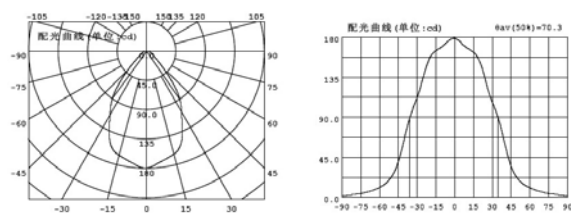

Specification:

| Model number | | D7505-DIM(WW) | D7505-DIM(NW) |
|---------------------|------------|---------------------|----------------|
| LED | Origin | NICHIA 183BT | NICHIA 183BT |
| | Lumens/Led | 80-100 | 90-110 |
| | Current | 300mA | 300mA |
| Color temperature | | 2800±200K/3200±200K | 5000±200K |
| Power consumption | | 6W(6×1W) | 6W(6×1W) |
| PFC(GU10) | | 0.85 | 0.85 |
| Beam Angle | | 60°/90° | 60°/90° |
| Input voltage | | 220VAC | 220VAC |
| Working temperature | | -5℃~+35℃ | -5℃~+35℃ |
| Dimension | | φ 97×89 (L) mm | φ 97×89 (L) mm |
| Net weight | | 437g | 437g |
| Lifetime(hr) | | 45000 | 45000 |

Packaging information:

| | | |
|----------------------------|------------------|---------|
| Packing: 24 boxes / carton | | |
| Box | 106×106×106(mm) | 487g |
| Carton | 57.5×26.5×36(cm) | 11.88kg |

Optical Performance:

| Model number | Beam Angle | Lumens | CRI |
|--------------|------------|--------|-----|
| D7505(WW) | 60 degree | 276 | 80 |
| D7505(NW) | 60 degree | 338 | 75 |

D7505(WW)

Height Lux Diameter

D7505(NW)