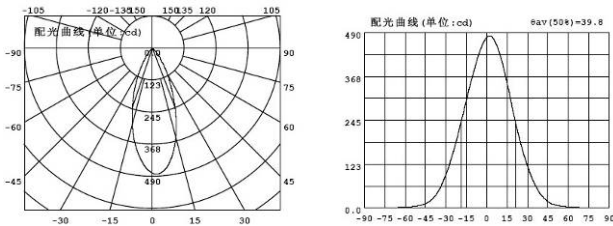

Natural White