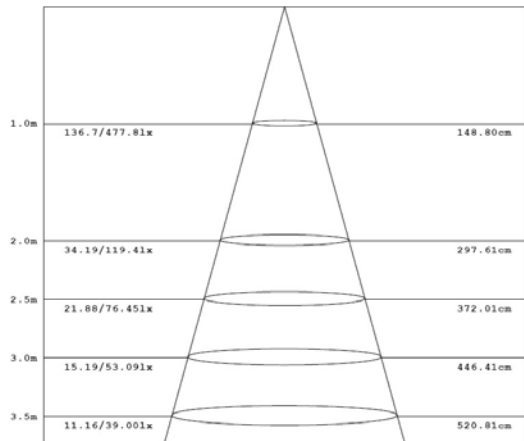

Warm White

Height Lux

Diameter

Height Lux

Diameter