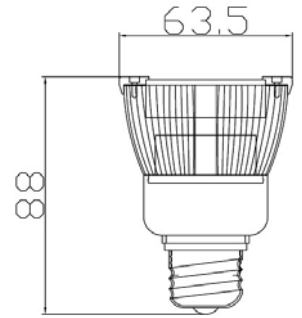

LED Dimmable PAR 20 LIGHT

P2005-6-E27

Applications

- *Area: Indoor use only. Dimmable*
- *Easy use and easy installation*

Features

- Nichia 183 LED
- ELV dimmer(wall dimmer) available.
- 10%-100% dimmable.
- *Perfect optical feast of eyes*
- Aluminum heat dissipation design achieves good heat elimination performance.

Specification:

Model number		P2005-6-E27(WW)	P2005-6-E27(NW)
LED	Origin	NICHIA 183	NICHIA 183
	Lumens/Led	170-185	200-230
	Current	550 mA	550 mA
Dimmable pattern		ELV dimmer (wall dimmer)	ELV dimmer (wall dimmer)
Color temperature		2800K±200K 3200K±200K	5000K±200K
Power consumption		7.5W(3x2W)	7.5W(3x2W)
PFC		0.95	0.95
Input voltage		220-240 VAC	220-240 VAC
Working temperature		-5°C~+35°C	-5°C~+35°C
Base type		E27	E27
Dimension		φ 63.5x88	φ 63.5x88
Lifetime(hr)		45000	45000

Packaging Information:

Packing:40 PCS / carton		
Box	65X65X95(mm)	144g
Carton	57.5x26.5x36(cm)	7.36 kg

Optical Performance:

Color	Lumens (lm)	Color Temperature(K)	CRI	Beam angle
Natural White	450	5000K±200K	75	40°
Warm White	308	2800K±200K / 3200±200K	85	40°