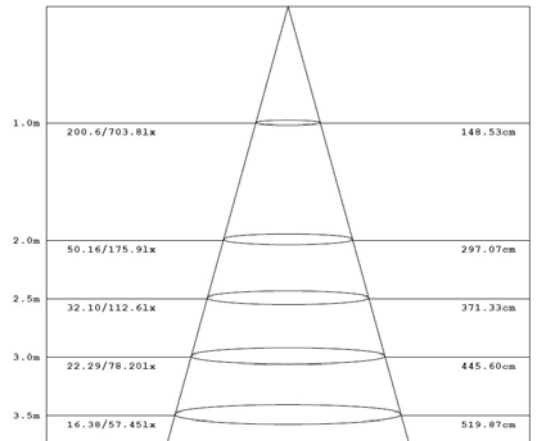

Warm White

Height Lux

Diameter

Height Lux

Diameter