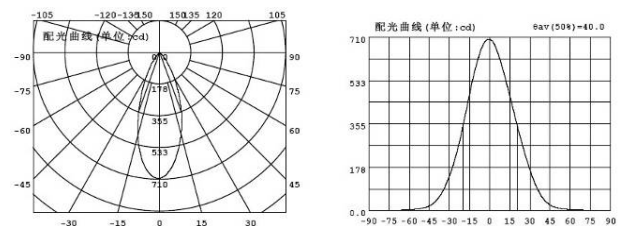

Warm White

Height Lux

Diameter

Height Lux

Diameter